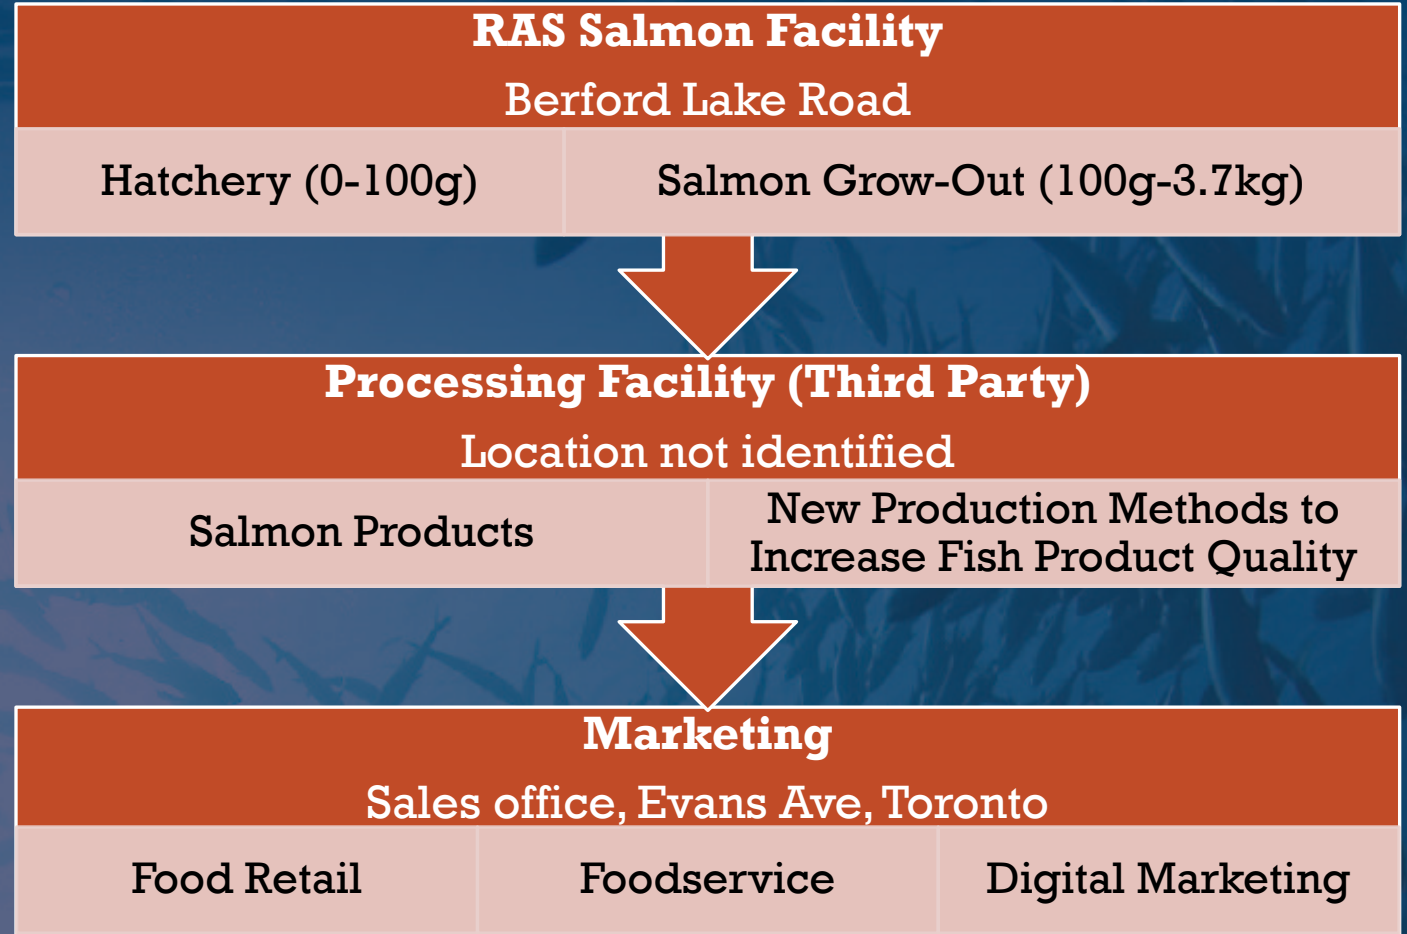

Georgian Bay
Salmon
BRINGING THE OCEAN TO YOU

Proposed Land-based
Salmon Farm
South Bruce Peninsula, ON

Project Update March 22

Georgian Bay
Salmon
BRINGING THE OCEAN TO YOU

The Company

Georgian Bay
Salmon
BRINGING THE OCEAN TO YOU

The Project

Complete Value Chain

Georgian Bay

Salmon

BRINGING THE OCEAN TO YOU

Facility Overview

- Land-based aquaculture facility for Atlantic salmon utilizing a Recycled Aquaculture System (RAS) in Wiarton, Ontario, Canada.
- The buildout is based on a four-section design consisting of:
 - Hatchery / First Feeding
 - Smolt
 - Grow Out Facility (4 Module)
- Produce up to 15,000 metric tonnes of Atlantic salmon per year once all four grow out modules are complete.
- 85,000 salmon eggs being hatched per week allowing for a consistent product offering to the market in Ontario and surrounding areas.

Georgian Bay
Salmon
BRINGING THE OCEAN TO YOU

Rational for
facility

Georgian Bay
Salmon
BRINGING THE OCEAN TO YOU

Prime Location

- Access to optimal water for salmon
- Transportation infrastructure and access to international airport and shipping providers
- Access to qualified people
- Sales market within close proximity, including:
 - Ontario, Quebec,
 - Regional retail outlets in border towns in the U.S. and Canada from Windsor to Kingston.
- 80% of the retail head offices and distribution centers for provincial and national chains are located within an hour drive from our proposed processing facility. Targets include Wal-Mart, Loblaws, Metro, Sobeys, Longo's and Whole Foods.

Georgian Bay
Salmon
BRINGING THE OCEAN TO YOU

Thank You