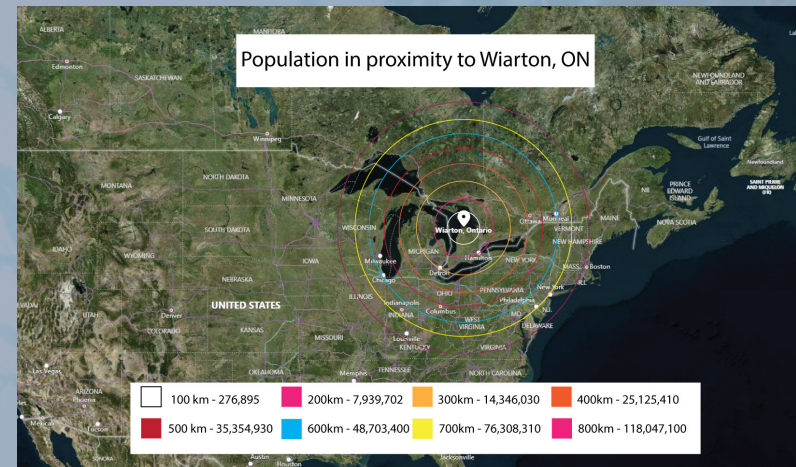

Georgian Bay
Salmon
BRINGING THE OCEAN TO YOU

Rational for
facility

Georgian Bay
Salmon
BRINGING THE OCEAN TO YOU

Prime Location

- Access to optimal water for salmon
- Transportation infrastructure and access to international airport and shipping providers
- Access to qualified people
- Sales market within close proximity, including:
 - Ontario, Quebec,
 - Regional retail outlets in border towns in the U.S. and Canada from Windsor to Kingston.
- 80% of the retail head offices and distribution centers for provincial and national chains are located within an hour drive from our proposed processing facility. Targets include Wal-Mart, Loblaws, Metro, Sobeys, Longo's and Whole Foods.