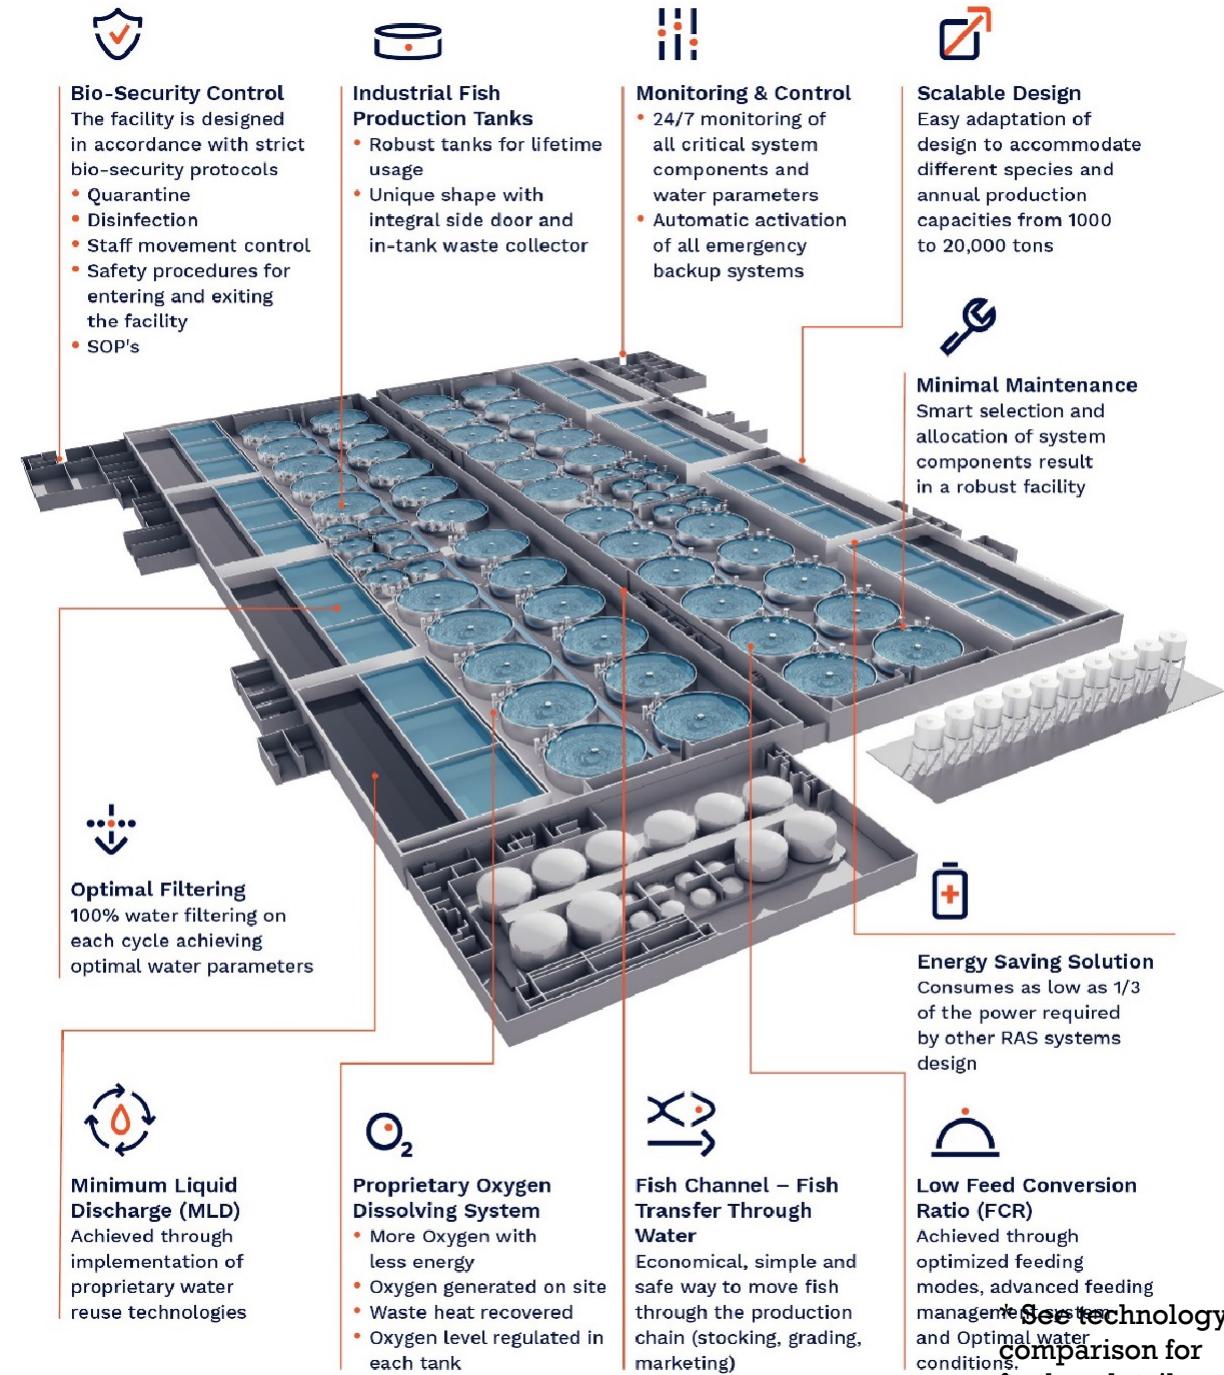

The Project

Complete Value Chain

Georgian Bay

Salmon

BRINGING THE OCEAN TO YOU

Facility Overview

- Land-based aquaculture facility for Atlantic salmon utilizing a Recycled Aquaculture System (RAS) in Wiarton, Ontario, Canada.
- The buildout is based on a four-section design consisting of:
 - Hatchery / First Feeding
 - Smolt
 - Grow Out Facility (4 Module)
- Produce up to 15,000 metric tonnes of Atlantic salmon per year once all four grow out modules are complete.
- 85,000 salmon eggs being hatched per week allowing for a consistent product offering to the market in Ontario and surrounding areas.

Georgian Bay
Salmon
BRINGING THE OCEAN TO YOU

The Technology

Recycled Aquaculture System

Georgian Bay
Salmon
 BRINGING THE OCEAN TO YOU

The World's Most
 Advanced Indoor
 Aquaculture Platform
 Aqua Maof Technology

See technology comparison for further details

Georgian Bay
Salmon
BRINGING THE OCEAN TO YOU

Current Projects Utilizing Same Technology as of Jan 2020

* See Featured Products for further details

Georgian Bay
Salmon
BRINGING THE OCEAN TO YOU